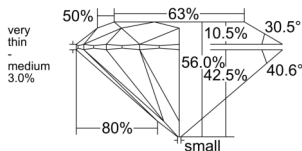

GIA®

FACSIMILE

GIA NATURAL DIAMOND DOSSIER®

January 02, 2025
GIA Report Number 2235473544
Shape and Cutting Style ..... Round Brilliant
Measurements ..... 5.36 - 5.41 x 3.02 mm

GRADING RESULTS

Carat Weight ..... 0.52 carat
Color Grade ..... H
Clarity Grade VS1
Cut Grade ..... Good

ADDITIONAL GRADING INFORMATION

Polish ..... Good
Symmetry ..... Fair
Fluorescence ..... Faint
Clarity Characteristics ..... Crystal, Needle
Inscription(s): GIA 2235473544

GIA REPORT 2235473544

Verify this report at GIA.edu

PROPORTIONS

Profile to actual proportions